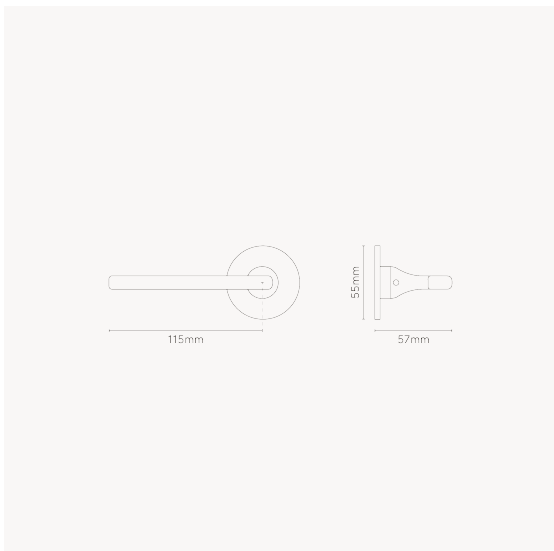

CORSTON

ARCHITECTURAL DETAIL

Clayton Fixed Door Handle With Flush Rose

Polished Nickel 12737

Clayton is probably our most modern door handle thanks to its sleek, flat-surfaced lever (the front-facing surface still has a subtle curve to it for a really pleasing overall feel).

This version includes a pared-back flush rose that we've designed specially to complement Clayton's contemporary look.

The 'dummy' handle doesn't operate a mechanism. You can push or pull it, but it won't turn.

CORSTON

ARCHITECTURAL DETAIL

- Made from solid brass
- Minimal flush rose with concealed screws
- Ideal for doors that don't need a latching or locking function
 - Suitable for use with a roller catch
- Engineered to fit all standard door thicknesses
- When retrofitting, you'll need to use our door handle installation tool
 - Suitable for interior and exterior doors
 - Sold in a pair

Suitability : **Interior doors**

Min. thickness : **35mm**

Max. thickness: **50mm**

Spindle size : **8mm x 8mm**

Hole spacing: **38mm**

Mechanism : **Fixed**

✉ hi@corston.eu

☎ +44 (0) 1249 549332