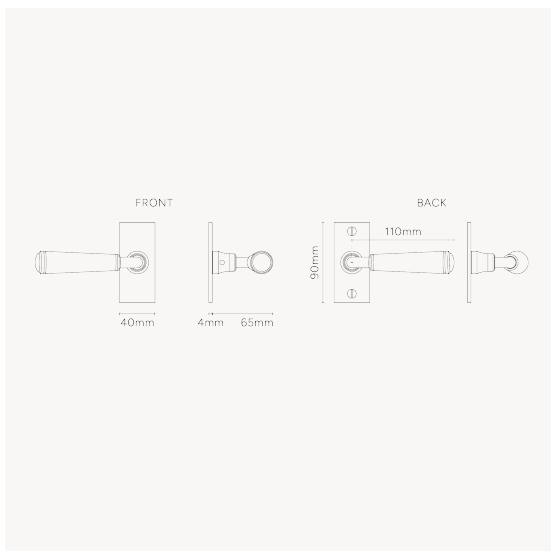

## Digby Short Plate Fixed Door Handle

Bronze 12401

The detailing on our Digby door handle makes it one of our more traditional styles, but its simplicity will work in modern spaces too.

This version includes a low-profile, short backplate for a slightly bolder look.

The 'dummy' handle doesn't operate a mechanism. You can push or pull it, but it won't turn.

There's also no danger of it coming away in your hand – we've engineered the backplate and lever to be inseparable.

Bronze is our boldest finish, but it isn't shiny or bright, so it has a subtle side to it too. It's a deep matt brown colour that's almost black in some lights.

- Made from solid brass
- 4mm backplate with screwless 'front' side
- Ideal for doors that don't need a latching or locking function
- Suitable for use with a roller catch
- Engineered to fit all standard door thicknesses
- Suitable for interior and exterior doors
- Sold in a pair

Suitability : **Interior doors**

Min. thickness : **35mm**

Max. thickness: **50mm**

Spindle size : **8mm x 8mm**

Mechanism : **Fixed**