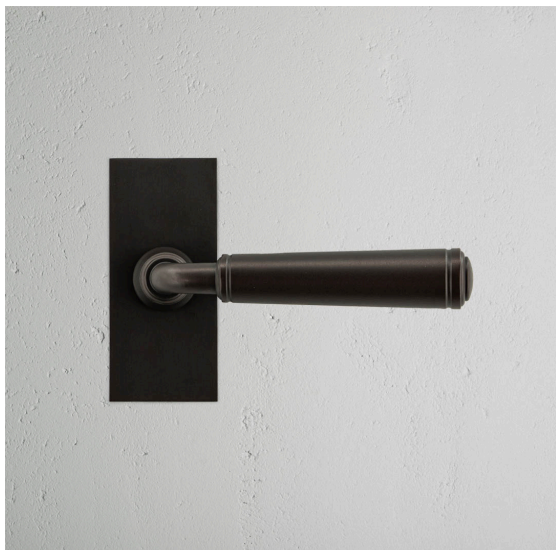

## Digby Short Plate Fixed Door Handle

Bronze 12401

The detailing on our Digby door handle makes it one of our more traditional styles, but its simplicity will work in modern spaces too.

This version includes a low-profile, short backplate for a slightly bolder look.

The 'dummy' handle doesn't operate a mechanism. You can push or pull it, but it won't turn.

There's also no danger of it coming away in your hand – we've engineered the backplate and lever to be inseparable.

Bronze is our boldest finish, but it isn't shiny or bright, so it has a subtle side to it too. It's a deep matt brown colour that's almost black in some lights.

- Made from solid brass
- 4mm backplate with screwless 'front' side
- Ideal for doors that don't need a latching or locking function
- Suitable for use with a roller catch
- Engineered to fit all standard door thicknesses
- Suitable for interior and exterior doors
- Sold in a pair