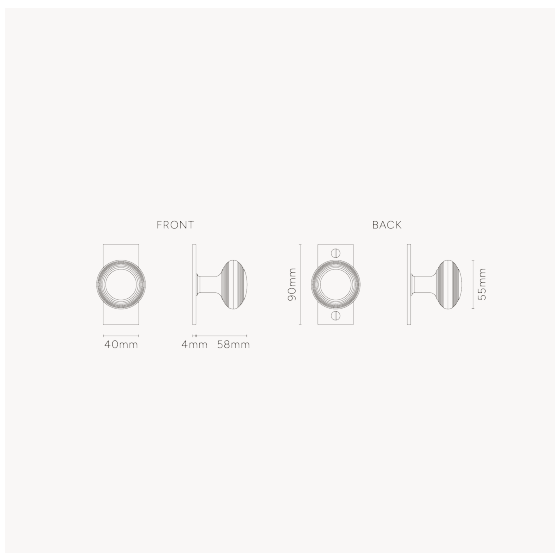

CORSTON

ARCHITECTURAL DETAIL

Poplar Short Plate Fixed Door Knob

Bronze 18719

Our Poplar design is our take on the classic Victorian beehive knob.

We've streamlined things, giving it a flatter knob and, in this case, a low-profile, short backplate. It'll work well in period properties with a contemporary edge, or by bringing a traditional touch to new builds.

The 'dummy' knob doesn't operate a mechanism. You can push or pull it, but it won't turn.

There's also no danger of it coming away in your hand – we've engineered the backplate and knob to be inseparable.

Bronze is our boldest finish, but it isn't shiny or bright, so it has a subtle side to it too. It's a deep matt brown colour that's almost black in some lights.

CORSTON

ARCHITECTURAL DETAIL

- Made from solid brass
- 4mm backplate with screwless 'front' side
- Longer handle neck for a comfortable grip
- Ideal for doors that don't need a latching or locking function
 - Suitable for use with a roller catch
- Engineered to fit all standard door thicknesses
 - Suitable for interior and exterior doors
 - Sold in a pair