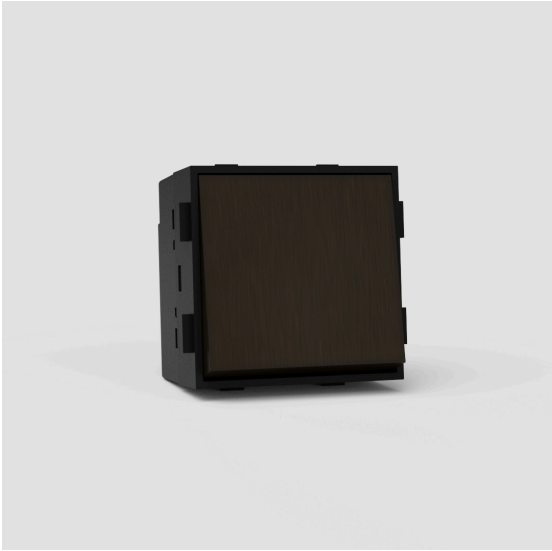

CORSTON

ARCHITECTURAL DETAIL

Retractive Rocker Switch EU

Bronze Black 33499

Using our switch components, you can create any combination of plate and switch that you need.

We've made this retractive rocker switch from solid brass, rather than metal-wrapped plastic, for perfectly crisp edges, and finished it in Bronze.

A retractive switch flicks back into the top 'off' position when you let go. You can use it for things like doorbells, in-sink food waste grinders and to dim lights (with either a remote dimmer or our in-line unit).

Bronze is our boldest finish, but it isn't shiny or bright, so it has a subtle side to it too. It's a deep matt brown colour that's almost black in some lights.

 Works with either our solid brass switch plates in the Bronze finish or our clear plates