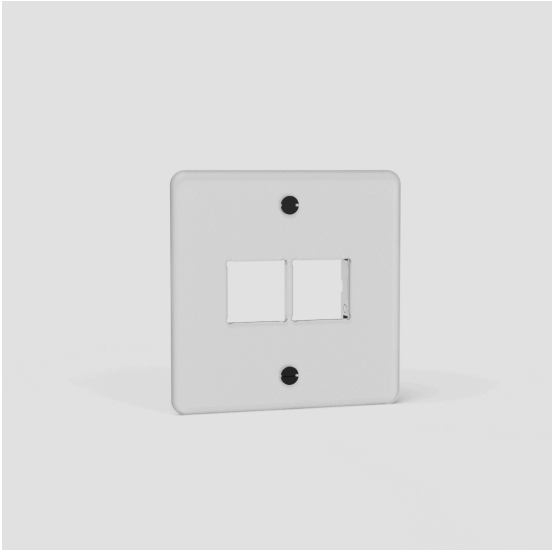

CORSTON

ARCHITECTURAL DETAIL

Single 2x Keystone Switch Plate EU

Clear Black 33275

Using our components, you can create any combination of sockets that you need.

This Clear plate works with any two of our black 20mm keystone modules, except our USB-C socket (these are bulkier behind so need to sit on their own – give our double 2x keystone plate a try).

- Made from polycarbonate, which is more flexible and durable than the usual acrylic
- Ultra-slim 2mm, flush-fit plate