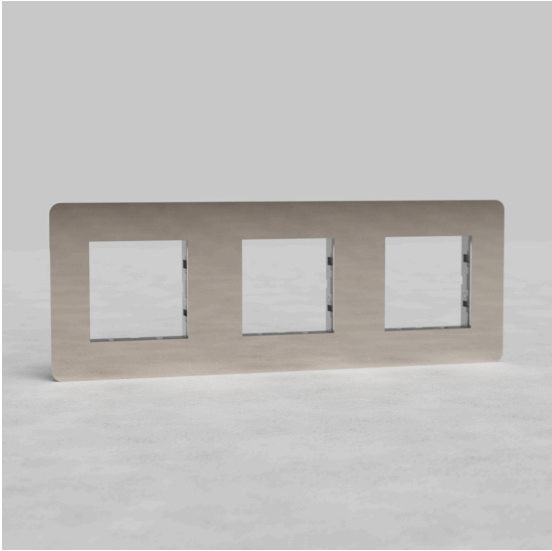

# CORSTON

ARCHITECTURAL DETAIL

## Triple 45mm Switch Plate EU

Polished Nickel 33257

Using our components, you can create any combination of switches or sockets that you need.

This triple 45mm plate in polished nickel works with any of our rocker switches or our 45mm socket modules.

We make it from solid brass, rather than plastic wrapped in metal, to get really crisp edges and an ultra-slim profile (1.5mm) that sits flush to the wall.

Polished nickel is our answer to chrome. It's a bit warmer, which we think is more versatile, so you can use it with warm or cool colour palettes. Polished nickel doesn't age, and all you need is a lint-free cloth to bring back its shine.