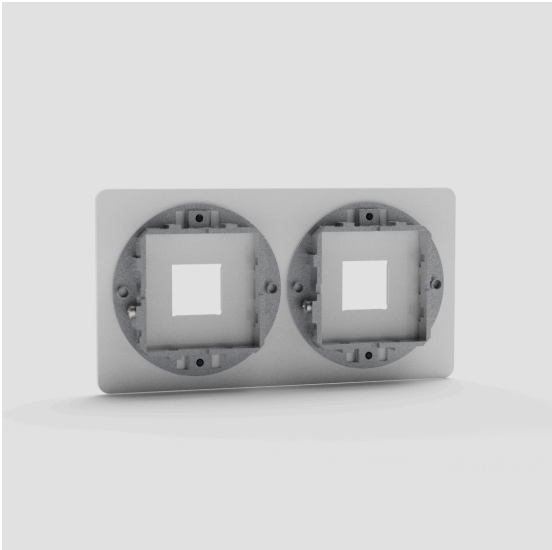

CORSTON

ARCHITECTURAL DETAIL

Double 2x Keystone Switch Plate EU

Clear Black 31060

Using our components, you can create any combination of sockets that you need.

This Clear plate works with any two of our black 20mm keystone modules.

- Made from polycarbonate, which is more flexible and durable than the usual acrylic
- Ultra-slim 2mm, flush-fit plate
- Can be fitted horizontally or vertically

✉ hi@corston.eu

☎ +44 (0) 1249 549332