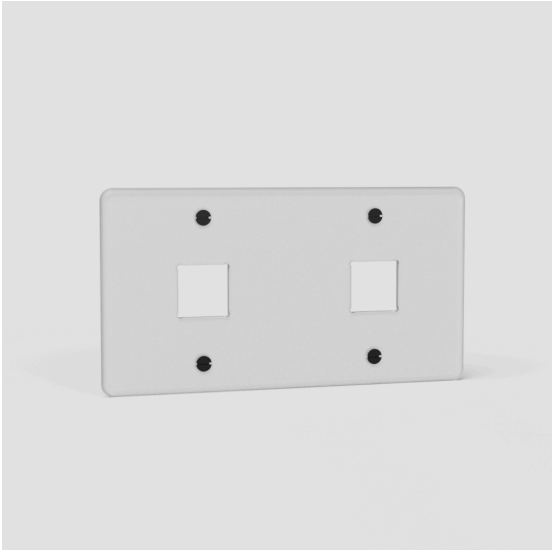

CORSTON

ARCHITECTURAL DETAIL

Double 2x Keystone Switch Plate EU

Clear Black 31060

Using our components, you can create any combination of sockets that you need.

This Clear plate works with any two of our black 20mm keystone modules.

- Made from polycarbonate, which is more flexible and durable than the usual acrylic
- Ultra-slim 2mm, flush-fit plate
- Can be fitted horizontally or vertically

✉ hi@corston.eu

☎ +44 (0) 1249 549332