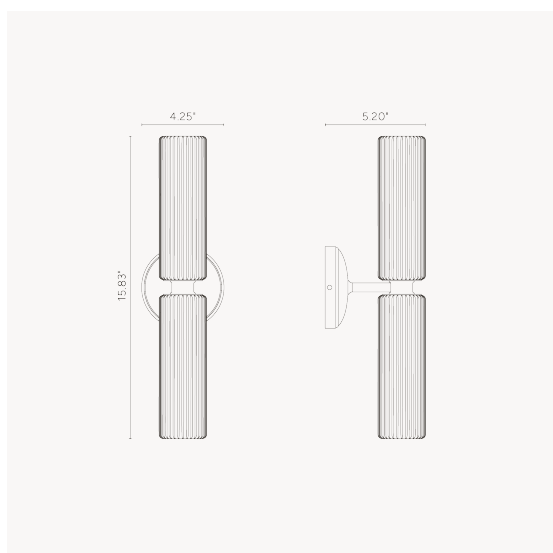

CORSTON

ARCHITECTURAL DETAIL

Claremont Medium Wall Light Fluted Glass

Antique Brass 50549

The dual design of our Claremont medium wall light provides both up and down light from two fine porcelain shades. The streamlined silhouette looks great in both classic and contemporary homes.

The fluted glass shades have vertical grooves to help diffuse the light.

Antique brass is what's called a "living" finish because it reacts to the air and moisture around it, causing it to darken (especially in the areas you touch most). We've given it a head start by aging it by hand, so it has that antique look right out the box.

• Solid brass body

• Handblown glass shades. To find out more, see our FAQs below

• Suitable for outdoor use. Great for illuminating external doors and walls

• Use with two G9 bulbs

ETL rating: **Wet**

Driver required: **No**