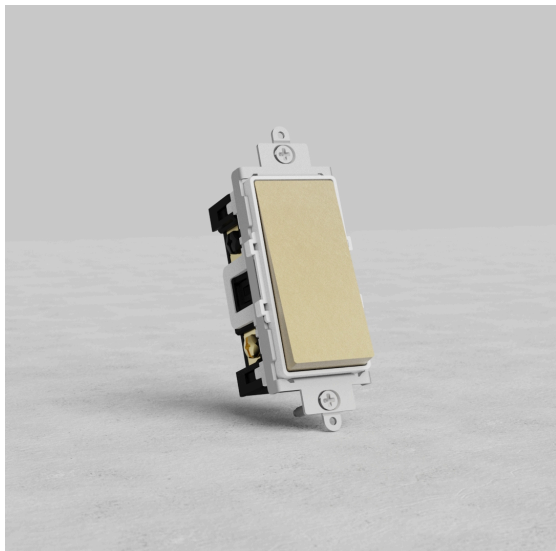

CORSTON

ARCHITECTURAL DETAIL

Four Way Rocker Switch

Antique Brass White 54373

Using our components, you can create any combination of switches you need.

This antique brass four-way rocker switch works with our Kew and Grove switch plates.

Use it together with three-way switches on a lighting circuit that you control from three or more places.

The small amount of low-sheen plastic around the rocker comes in white.

Antique brass is what's called a "living" finish because it reacts to the air and moisture around it, causing it to darken (especially in the areas you touch most). We've given it a head start by aging it by hand, so it has that antique look right out the box.

- Switch made from solid brass
- Mechanism engineered to give a solid, satisfying click
- Compatible with Kew and Grove switch plates
- Must be used with our antique brass-finished (or clear or paintable) plates