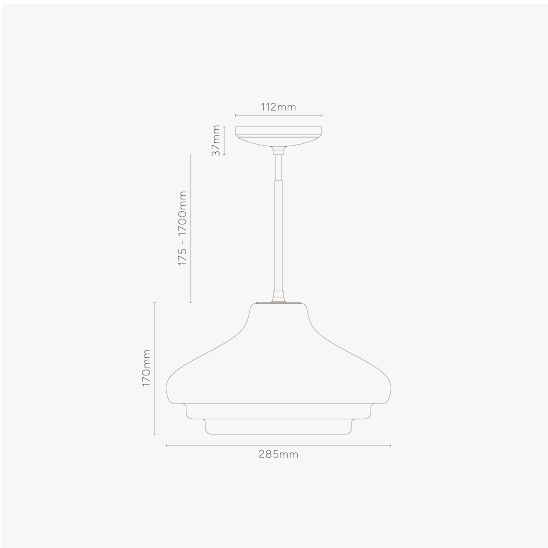

CORSTON

ARCHITECTURAL DETAIL

Brookfield Medium Pendant Light Opal Glass

Bronze 12547

Our Brookfield pendant has an elegantly curved, three-tiered shade and a solid brass bulb holder. It'll make a subtle statement without outshining other design features in your space.

• Hand blown glass shade. To find out more, see our FAQs below.

• Minimal solid brass ceiling rose with no visible screws

• Mounting plate with knockouts and slot system for easy installation

• Use with an E27 LED bulb

• 1.7m of braided, adjustable cable

IP rating: **IP20**

Driver required: **No**

Class: **II**

Bulb fitting: **E27**

Bulb included: **No**

Recommended bulb: **Mulberry 7W LED E27**

Dimmable: **Yes (with dimmable bulb)**