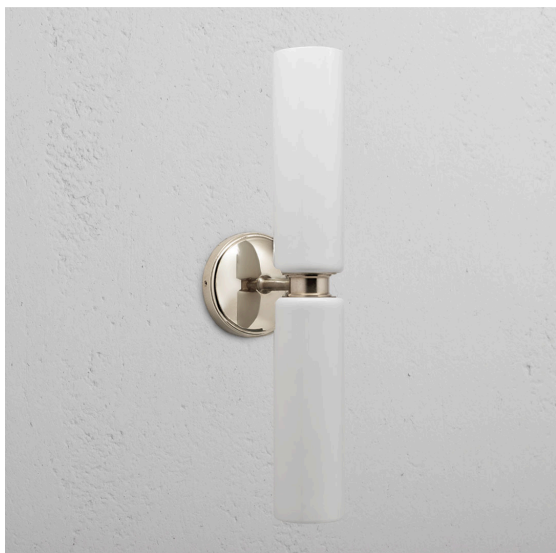

CORSTON

ARCHITECTURAL DETAIL

Claremont Medium Wall Light Fine Porcelain

Polished Nickel 13571

The dual design of our Claremont medium wall light provides both up and down light from two fine porcelain shades. Like the small single shade version, the streamlined silhouette looks great in both classic and contemporary homes.

Use on either side of a bathroom mirror, or to illuminate wall art or architectural features.

The fine porcelain shades provide a warm, atmospheric glow with absolutely no glare.

Unlike our fluted glass style, we've left the shades open rather than sealing them (we think it creates a nicer light). It means this version of our Claremont medium wall light isn't suitable for outdoor use.

Polished nickel is our answer to chrome. It's a bit warmer, which we think is more versatile, so you can use it with warm or cool colour palettes.

- Solid brass body
- Fine porcelain shades
- Fits a standard G9 bulb
- Designed and engineered in the UK
- Match with any of our polished nickel spotlights, switches and sockets