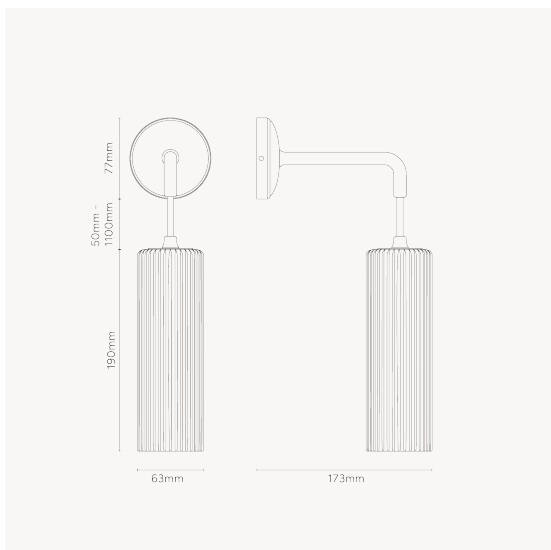

Claremont Small Hanging Wall Light Fluted Glass

Antique Brass 19724

This hanging version of our Claremont fixed wall light is a modern take on a classic design. It'll look great on its own, or have one either side of your bed or dresser mirror. Antique brass is what's called a 'living' finish because it reacts to the air and moisture around it, causing it to darken (especially in the areas you touch most). We've given it a head start by ageing it by hand, so it has that antique look right out the box. The Fluted Glass shade allows for 360 degree lighting and creates a timeless look.

- Hand blown glass shade. To find out more, see our FAQs below.
- Solid brass base
- 1.2m of braided cable
- Fully dimmable with a suitable [G9 bulb](#)
- Designed and engineered in the UK
- Match with any of our antique brass [spotlights](#), [switches](#) and [sockets](#)