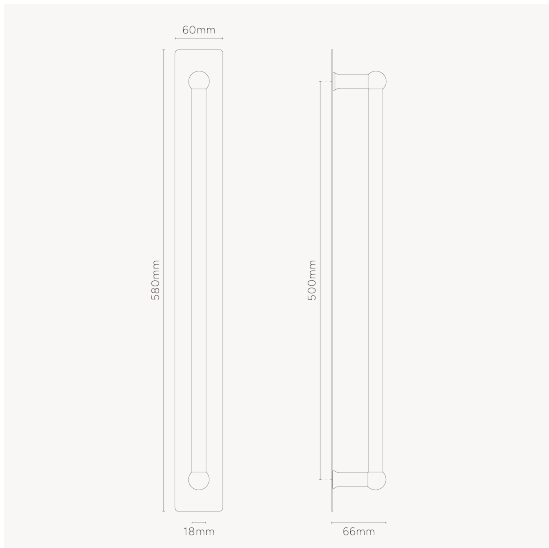

- Comes with threaded nuts designed for use on wooden doors
- Made from solid brass
- Match with coordinating hinges, thumb turns, locks and doorstops from the [Antique Brass collection](#)

Min. thickness : **35mm**

Suitable door material: **Wood**