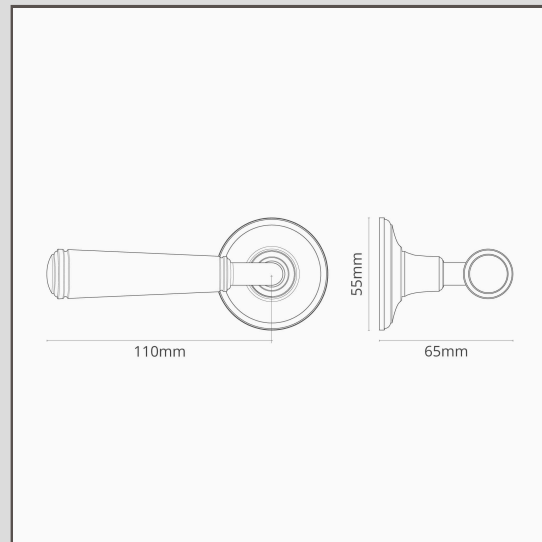

Digby Fixed Door Handle - Bronze

11837

The detailing on our Digby bronze door handle makes it one of our more traditional styles, but its simplicity will work in modern spaces too.

It comes with a fixing plate that's normally used on double doors to give a solid fix to the handle on the inactive door. You can push or pull it, but it won't turn.

- Low-profile rose with concealed screws
- Made from solid brass
- Sold in a pair
- Dimensions: handle W110mm x D65mm; rose dia. 55mm
- Suitable for interior doors only
- Minimum door thickness 35mm; maximum door thickness 45mm (with supplied fixings)
- Fixed door handle suitable for use with a roller catch
- Accepts 8mm Corston spindle (supplied)