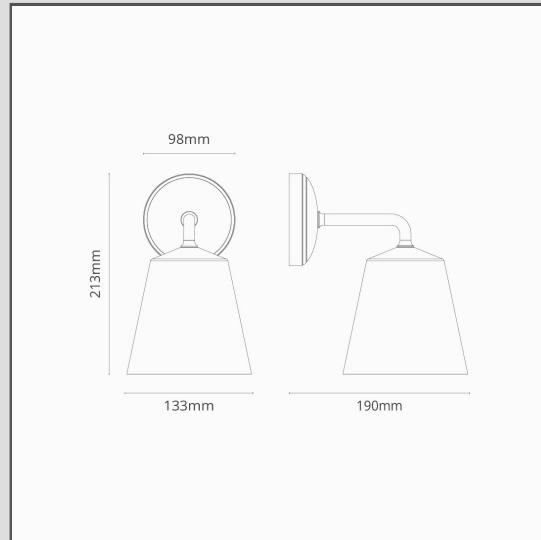

## Richmond Medium Wall Light - Bronze

13200

Our Richmond wall light is a great addition to any garden. It's also ideal for either side of a bathroom mirror or as a bedside downlight.

This version is larger, but still perfectly proportioned. It has a greater presence when used on its own in high-ceilinged or bigger rooms.

Bronze is our boldest finish, but it isn't shiny or bright, so it has a subtle side to it too. It's a deep matt brown colour that's almost black in some lights.

- Made from solid brass
- Fits a standard G9 bulb
- Suitable for outdoor use
- Designed and engineered in the UK
- Match with any of our bronze spotlights, switches and sockets
- Dimensions: H213mm x W133mm; mounting rose dia.98mm.
- Fully dimmable with a suitable G9 bulb
- Rated IP44 - suitable for Outdoor use and in Zone 2 of bathrooms
- Use with 18mm energy saving G9 bulbs, not included
- No driver required
- Comes with WAGO connectors for quick and easy wiring and testing