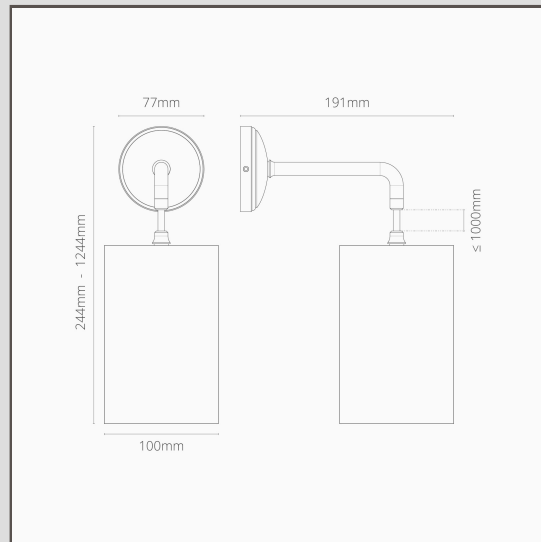

Primrose Small Hanging Wall Light Basalt Grey - Polished Nickel

19114

The Primrose Wall Light is a traditional design with a modern style lamp. It'll look great on its own, or have one either side of your bed, dresser or bathroom mirror.

- Solid brass base
- 1.2m of braided cable
- Fully dimmable with a suitable [G9 bulb](#)
- Designed and engineered in the UK
- Match with any of our polished nickel [spotlights](#), [switches and sockets](#)
- Dimensions: L244mm x Dia. 100mm; mounting rose dia. 77mm.
- Fully dimmable with a suitable G9 bulb
- Rated IP20 - suitable for Zone 2 of bathrooms. Not suitable for outdoor use
- Use with 18mm energy saving G9 bulbs, not included
- No driver required
- Comes with WAGO connectors for quick and easy wiring and testing