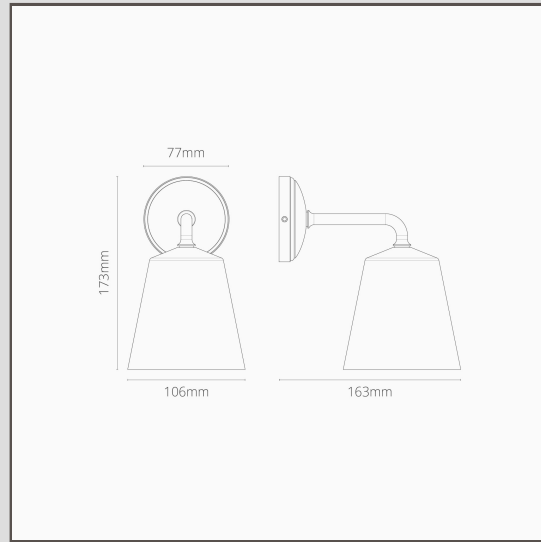

Richmond Small Wall Light - Bronze

18876

Our Richmond Wall Light is a great addition to any garden. It's also ideal for either side of a bathroom mirror or as a bedside downlight.

Bronze is our boldest finish, but it isn't shiny or bright, so it has a subtle side to it too. It's a deep matt brown colour that's almost black in some lights.

- Made from solid brass
- Fits a standard G9 bulb
- Suitable for outdoor use
- Designed and engineered in the UK
- Match with any of our bronze spotlights, switches and sockets
- Dimensions: L173mm x Dia. 106mm; mounting rose dia.77mm.
- Fully dimmable with a suitable G9 bulb
- Rated IP44 - suitable for Outdoor use and in Zone 2 of bathrooms
- Use with 18mm energy saving G9 bulbs, not included
- No driver required
- Comes with WAGO connectors for quick and easy wiring and testing