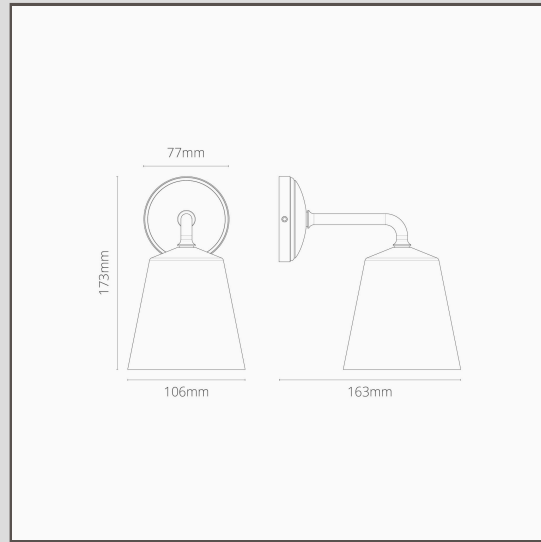

Richmond Small Wall Light Fine Porcelain - Antique Brass

17967

Our Richmond wall light is a great addition to any garden. It's also ideal on either side of a bathroom mirror or as a bedside downlight.

The fine porcelain shade provides a warm atmospheric glow with absolutely no glare.

- Solid brass body
- Fits a standard G9 bulb
- Suitable for outdoor use
- Designed and engineered in the UK
- Match with any of our antique brass spotlights, switches and sockets
- Dimensions: L173mm x Dia. 106mm; mounting rose dia.77mm.
- Fully dimmable with a suitable G9 bulb
- Rated IP44 - suitable for outdoor use and in zone 2 of bathrooms
- Use with 18mm energy saving G9 bulbs, not included
- No driver required
- Comes with WAGO connectors for quick and easy wiring and testing