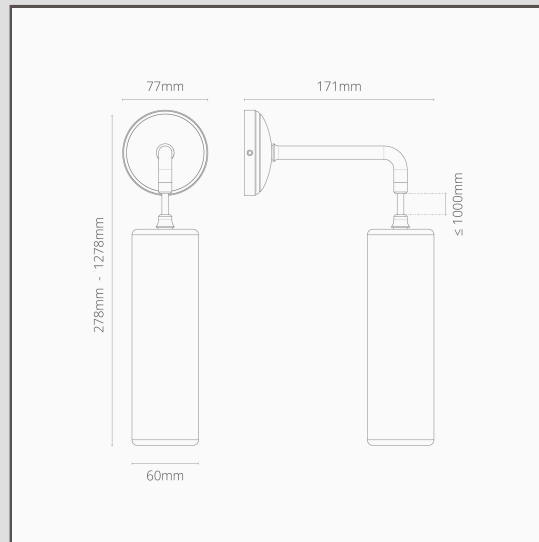

Claremont Small Hanging Wall Light Fine Porcelain - Bronze

16127

This hanging version of our Claremont small fixed wall light is a modern take on a classic design. It'll look great on its own, or on either side of your bed.

- Solid brass body
- 1.2m of braided cable
- Fits a standard G9 bulb
- Designed and engineered in the UK
- Match with any of our bronze spotlights, switches and sockets
- Dimensions: L278mm x Dia. 63mm; mounting rose dia. 77mm.
- Fully dimmable with a suitable G9 bulb
- Rated IP20 - suitable for use in zone 3 of bathrooms. Not suitable for outdoor use
- Use with 18mm energy saving G9 bulbs, not included
- No driver required
- Comes with WAGO connectors for quick and easy wiring and testing