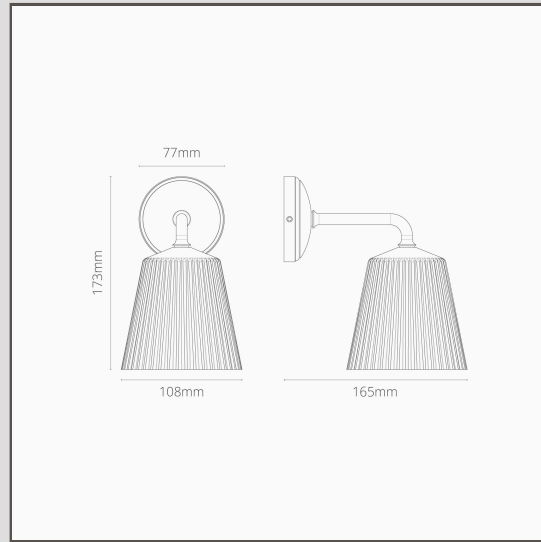

Richmond Small Wall Light Fluted Glass - Bronze

15404

Our Richmond Wall Light is a great addition to any garden. It's also ideal for either side of a bathroom mirror or as a reading light.

Bronze is our boldest finish, but it isn't shiny or bright, so it has a subtle side to it too. It's a deep matt brown colour that's almost black in some lights. The fluted glass shade allows for 360 degree lighting and creates a timeless feel.

- Hand blown glass shade. To find out more, see our FAQs below.
- Solid brass base
- Fits a standard [G9 bulb](#)
- Suitable for outdoor use
- Designed and engineered in the UK
- Match with any of our bronze [spotlights](#), [switches](#) and [sockets](#)
- Dimensions: L173mm x Dia. 106mm; mounting rose dia.77mm.
- Fully dimmable with a suitable G9 bulb
- Rated IP44 - suitable for Outdoor use and in Zone 2 of bathrooms
- Use with 18mm energy saving G9 bulbs, not included
- No driver required
- Comes with WAGO connectors for quick and easy wiring and testing