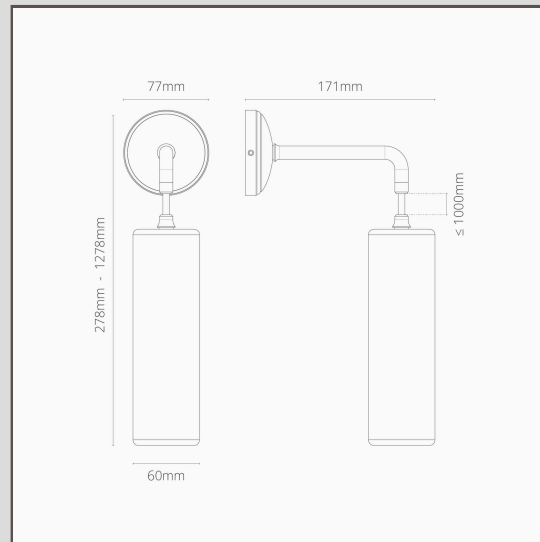

Claremont Small Hanging Wall Light Fine Porcelain - Antique Brass

13662

This hanging version of our Claremont small fixed wall light is a modern take on a classic design. It'll look great on its own, or on either side of your bed.

- Solid brass body
- 1.2m of braided cable
- Fits a standard G9 bulb
- Designed and engineered in the UK
- Match with any of our antique brass spotlights, switches and sockets
- Dimensions: L278mm x Dia. 63mm; mounting rose dia. 77mm.
- Fully dimmable with a suitable G9 bulb
- Rated IP20- suitable for use in zone 3 of bathrooms. Not suitable for outdoor use
- Use with 18mm energy saving G9 bulbs, not included
- No driver required
- Comes with WAGO connectors for quick and easy wiring and testing