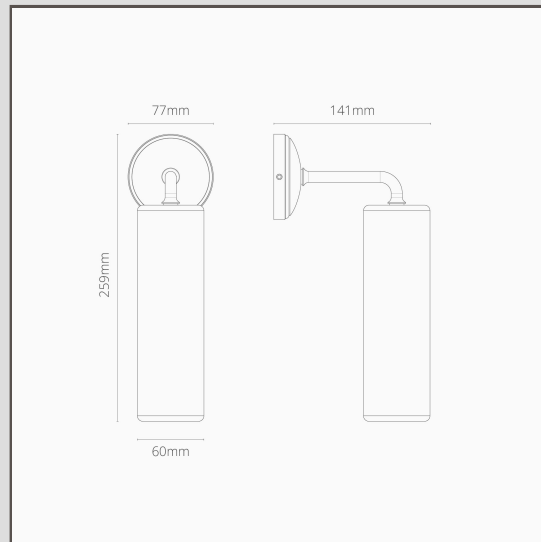

## Claremont Small Wall Light Fine Porcelain - Antique Brass

11420

The streamlined silhouette of Claremont looks great in both classic and contemporary homes. Use on either side of a bathroom mirror, or to illuminate artwork or architectural features.

- Solid brass body
- Fits a standard G9 bulb
- Suitable for outdoor use
- Designed and engineered in the UK
- Match with any of our antique brass spotlights, switches and sockets
- Dimensions: L259mm x Dia. 63mm; mounting rose dia. 77mm.
- Fully dimmable with a suitable G9 bulb
- Rated IP44 - suitable for outdoor use and in zone 2 of bathrooms
- Use with 18mm energy saving G9 bulbs, not included
- No driver required
- Comes with WAGO connectors for quick and easy wiring and testing