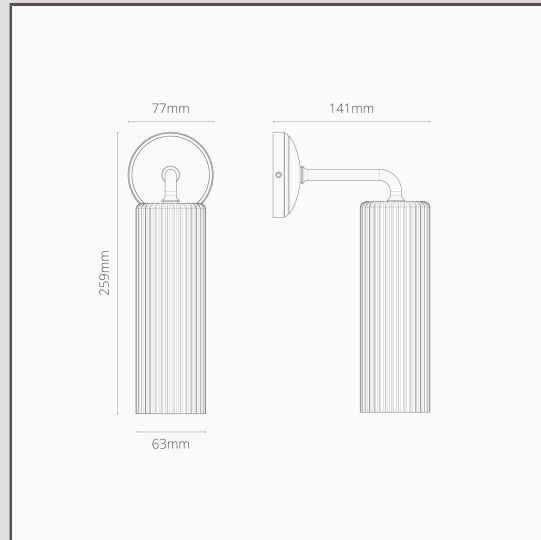

Claremont Small Wall Light Fluted Glass - Bronze

10996

Designed to be used either side of bathroom mirrors or feature frames, the Claremont allows 360 degrees of light. Its long, slim shape looks great in both modern and traditional homes.

- Hand blown glass shade. To find out more, see our FAQs below.
- Solid brass body
- Fits a standard [G9 bulb](#)
- Suitable for outdoor use
- Designed and engineered in the UK
- Match with any of our bronze [spotlights](#), [switches and sockets](#)
- Dimensions: L259mm x Dia. 63mm; mounting rose dia. 77mm.
- Fully dimmable with a suitable G9 bulb
- Rated IP44 - suitable for Outdoor use and in Zone 2 of bathrooms
- Use with 18mm energy saving G9 bulbs, not included
- No driver required
- Comes with WAGO connectors for quick and easy wiring and testing