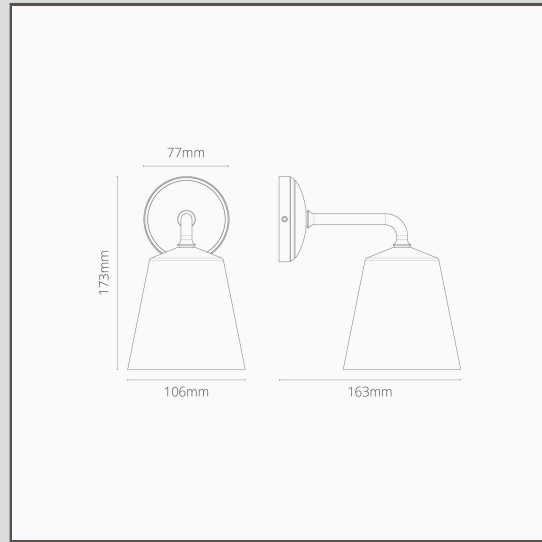

Richmond Small Wall Light Fine Porcelain - Polished Nickel

10813

Our Richmond wall light is a great addition to any garden. It's also ideal on either side of a bathroom mirror or as a bedside downlight.

- Solid brass body
- Fits a standard G9 bulb
- Suitable for outdoor use
- Designed and engineered in the UK
- Match with any of our polished nickel spotlights, switches and sockets
- Dimensions: L173mm x Dia. 106mm; mounting rose dia.77mm.
- Fully dimmable with a suitable G9 bulb
- Rated IP44 - suitable for outdoor use and in zone 2 of bathrooms
- Use with 18mm energy saving G9 bulbs, not included
- No driver required
- Comes with WAGO connectors for quick and easy wiring and testing