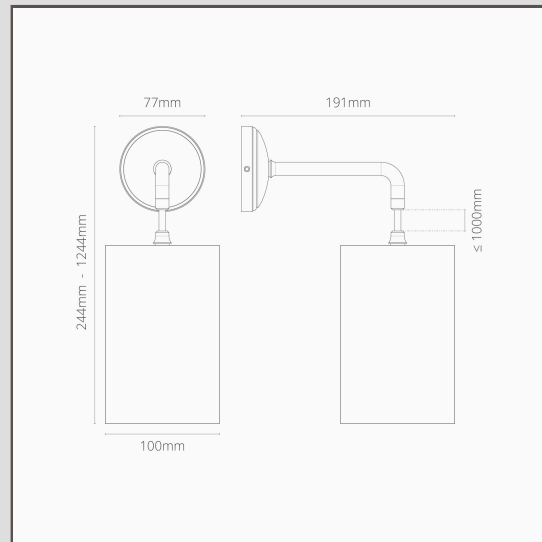

Primrose Small Hanging Wall Light Basalt Grey - Antique Brass

10241

The Primrose Wall Light is a traditional design with a modern style lamp. It'll look great on its own, or have one either side of your bed, dresser or bathroom mirror.

- Solid brass base
- 1.2m of braided cable
- Fully dimmable with a suitable G9 bulb
- Designed and engineered in the UK
- Match with any of our antique brass spotlights, switches and sockets
- Antique Brass takes 1-3 months to darken and mature. The wall light in this picture is one month old.
- Dimensions: L244mm x Dia. 100mm; mounting rose dia. 77mm.
- Fully dimmable with a suitable G9 bulb
- Rated IP20 - suitable for Zone 2 of bathrooms. Not suitable for outdoor use
- Use with 18mm energy saving G9 bulbs, not included
- No driver required
- Comes with WAGO connectors for quick and easy wiring and testing