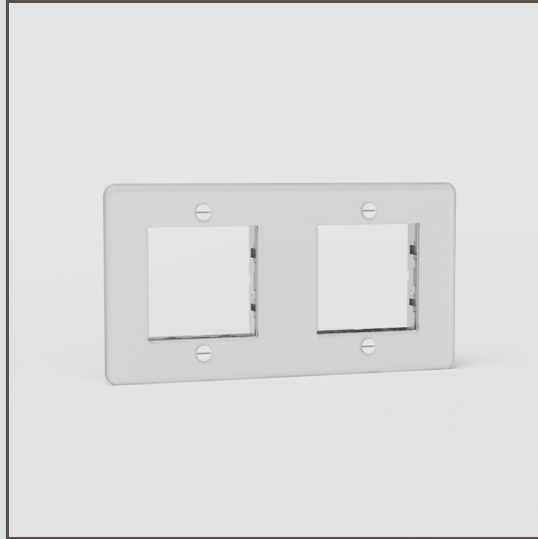

**Double 45mm Switch Plate EU - Clear White**

39903

Using our components, you can create any combination of switches or sockets that you need.

This clear double 45mm plate works with any of our rocker switches or 45mm socket modules (just make sure you choose the ones made with white plastic).

- Patented electrical system engineered to make our signature flush-fit design possible
- Made from polycarbonate, which is more flexible and durable than the usual acrylic
- Ultra-slim 2mm, flush-fit plate
- Can be fitted horizontally or vertically
- Must be installed with our double back box
- You'll also need our 9mm render trim for brick walls or 3mm plaster trim for skimmed plasterboard
- Use our precisely sized brick or plasterboard hole saw for easy installation