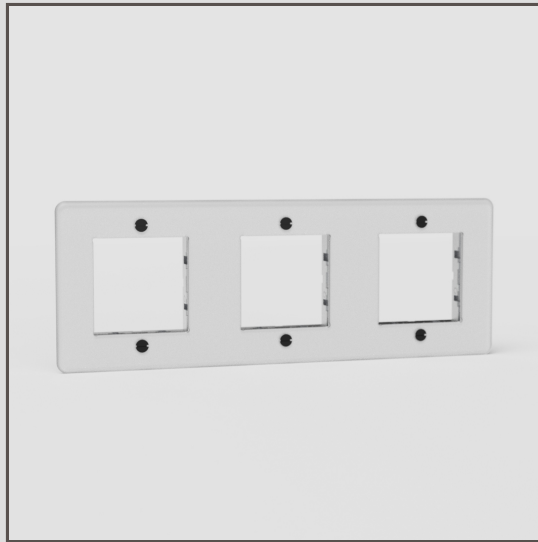

Triple 45mm Switch Plate EU - Clear Black

34619

Using our components, you can create any combination of switches or sockets that you need.

This clear triple 45mm plate works with any of our rocker switches or 45mm socket modules (just make sure you choose the ones made with black plastic).

- Patented electrical system engineered to make our signature flush-fit design possible
- Made from polycarbonate, which is more flexible and durable than the usual acrylic
- Ultra-slim 2mm, flush-fit plate
- Can be fitted horizontally or vertically
- Must be installed with our triple back box
- You'll also need our 9mm render trim for brick walls or 3mm plaster trim for skimmed plasterboard
- Use our precisely sized brick or plasterboard hole saw for easy installation