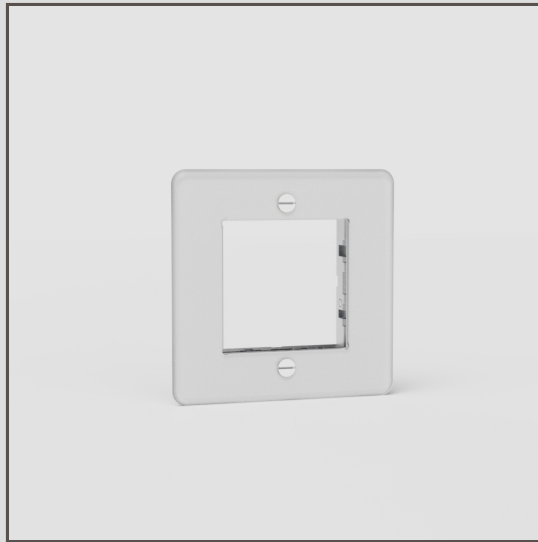

Single 45mm Switch Plate EU - Clear White

34281

Using our components, you can create any combination of switches or sockets that you need.

This clear single 45mm plate works with any of our rocker switches or 45mm socket modules (just make sure you choose the ones made with white plastic).

- Patented electrical system engineered to make our signature flush-fit design possible
- Made from polycarbonate, which is more flexible and durable than the usual acrylic
- Ultra-slim 2mm, flush-fit plate
- Must be installed with our [single back box](#)
- You'll also need our 9mm render trim for brick walls or 3mm plaster trim for skimmed plasterboard
- Use our precisely sized brick or plasterboard hole saw for easy installation