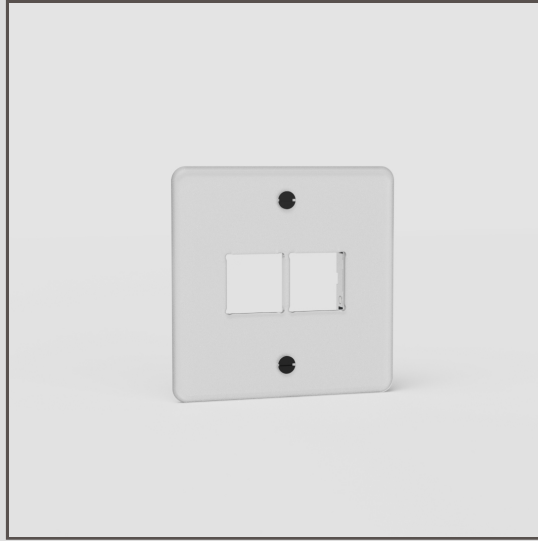

Single 2x Keystone Switch Plate EU - Clear Black

33275

Using our components, you can create any combination of sockets that you need.

This clear plate works with any two of our black 20mm keystone modules, except our USB-C socket (these are bulkier behind so need to sit on their own – give our double 2x keystone plate a try).

- Patented electrical system engineered to make our signature flush-fit design possible
- Made from polycarbonate, which is more flexible and durable than the usual acrylic
- Ultra-slim 2mm, flush-fit plate
- Must be installed with our [single back box](#)
- You'll also need our 9mm render trim for brick walls or 3mm plaster trim for skimmed plasterboard
- Use our precisely sized brick or plasterboard hole saw for easy installation