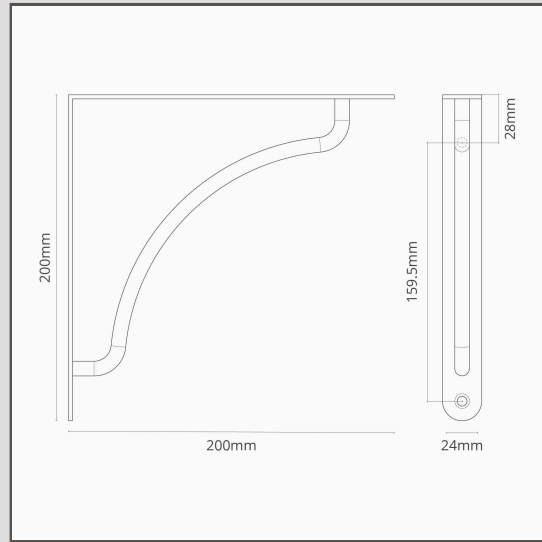

## Kilburn Shelf Bracket 200mm - Polished Nickel

19777

Our gently curved Kilburn shelf bracket is made from sturdy solid brass and will comfortably hold 40kg.

Match with our Kilburn furniture handles and knobs to create a harmonious flow throughout your home.

Polished nickel is our answer to chrome. It's a bit warmer, which we think is more versatile, so you can use it with warm or cool colour palettes.

- Made from solid brass
- Supports 40kg per bracket
- Sold individually
- For more storage solutions pair with our [hooks](#)
- Dimensions: 200mm x 200mm x 24mm
- Load capacity 40kg per bracket
- Supplied with fixing screws