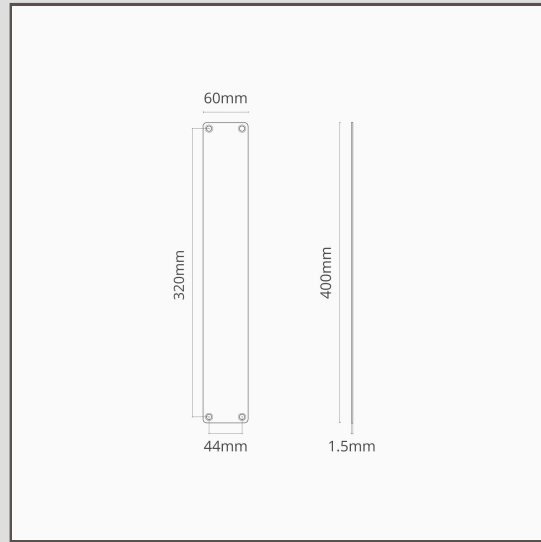

Harper Push Plate 400mm - Polished Nickel

19523

Made for doors that don't need handles on both sides, our push plates go perfectly with the [Harper Single Pull Door Handles](#).

They'll protect your doors from finger marks and scratches while adding character to your home.