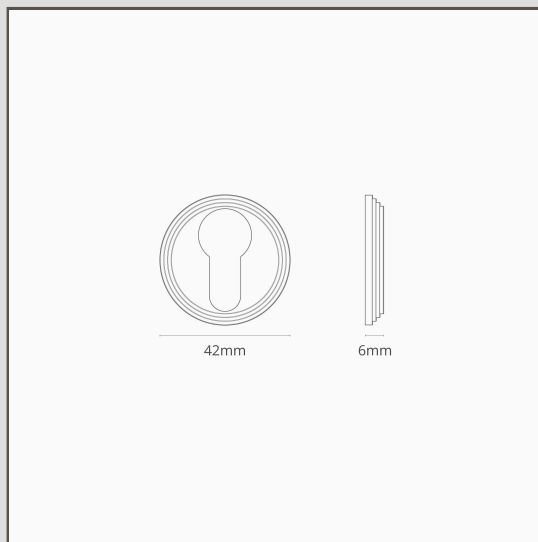

## Warwick Key Escutcheon - Bronze

19238

Add a finishing touch to your doors with the Warwick Key Escutcheon Plate, designed to match our [hardware range](#).

It can simply be glued over the top of any normal euro-cylinder lock.

- 42mm x 6mm
- Match with coordinating locks, latches and doorstops from the [Bronze collection](#)
- Sold individually