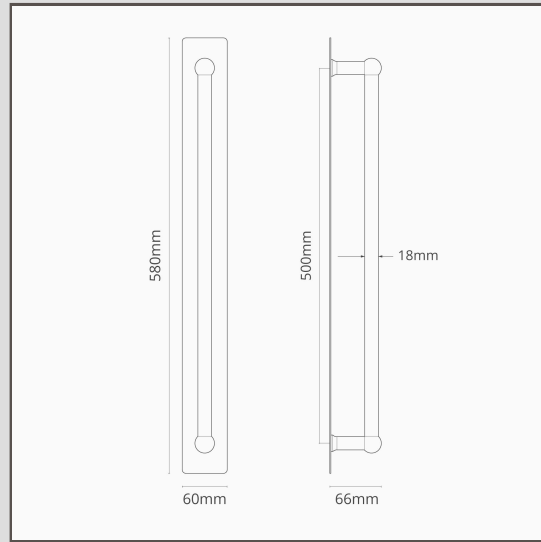

## Harper Single Pull Handle with Plate 500mm - Polished Nickel

19226

Ideal for doors that don't need sprung latches to open and close, the Harper Single Pull door handle is a simple design.

The backing plates will protect your doors from finger marks and scuffs.