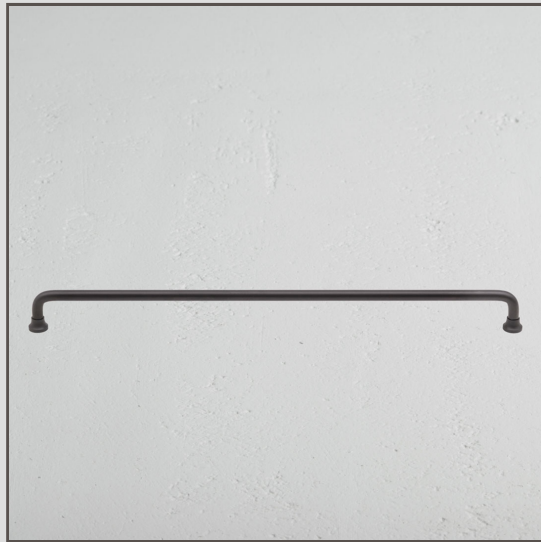

## Sycamore Furniture Handle 384mm - Bronze

19094

This furniture handle is a traditional design that brings character into your home. It'll work well in any country style or modern kitchen.

Bronze is our boldest finish, but it isn't shiny or bright, so it has a subtle side to it too. It's a deep matt brown colour that's almost black in some lights.

- Made from solid brass
- Pair with [hooks](#), [shelf brackets](#) and [switches](#)