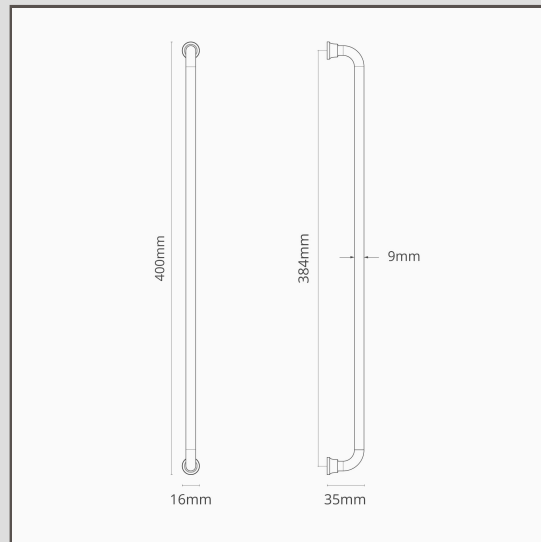

## Sycamore Furniture Handle 384mm - Bronze

19094

This furniture handle is a traditional design that brings character into your home. It'll work well in any country style or modern kitchen.

Bronze is our boldest finish, but it isn't shiny or bright, so it has a subtle side to it too. It's a deep matt brown colour that's almost black in some lights.

- Made from solid brass
- Pair with [hooks](#), [shelf brackets](#) and [switches](#)