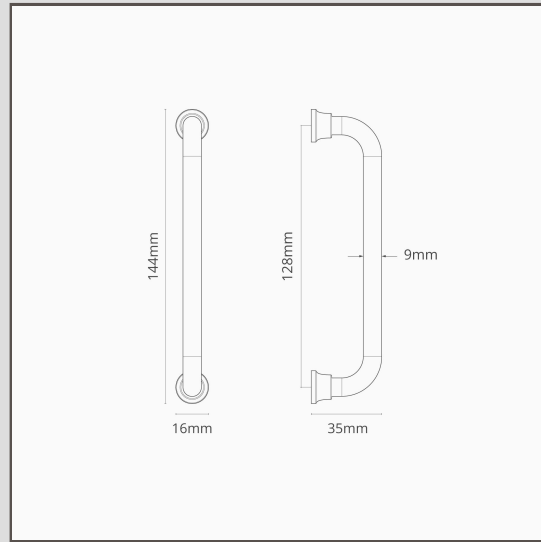

Sycamore Furniture Handle 128mm - Polished Nickel

19005

This furniture handle is a traditional design that brings character into your home. It'll work well in any traditional or newer kitchen.

Polished nickel is our answer to chrome. It's a bit warmer, which we think is more versatile, so you can use it with warm or cool colour palettes.

- Made from solid brass
- Pair with [hooks](#), [shelf brackets](#) and [switches](#)
- Dimensions: Length 144mm x Width 16mm x Depth 35mm.
- 128mm screw spacing.
- Screws supplied suit a 15-20mm door. If you have thicker doors, longer screws are available on the spares page.