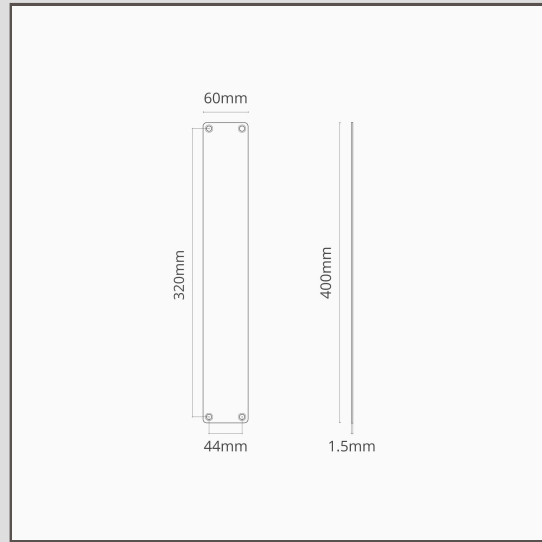

## Harper Push Plate 400mm - Bronze

18411

Made for doors that don't need handles on both sides, our push plates go perfectly with the [Harper Single Pull Door Handles](#).

They'll protect your doors from finger marks and scratches while adding character to your home.

Bronze is our boldest finish, but it isn't shiny or bright, so it has a subtle side to it too. It's a deep matt brown colour that's almost black in some lights.

- Made from sturdy solid brass
- Comes with all screws and fixtures
- Match with coordinating handles, locks, latches and doorstops from the [Bronze collection](#)
- 400mm x 60mm Push plate and self-tapping wood screws included.
- 384mm x 44mm hole spacing.