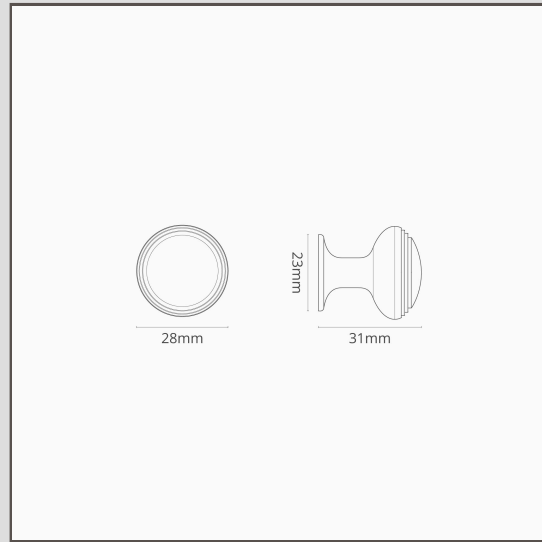

Barlow Furniture Knob - Bronze

18202

This small and simple cabinet handle works well on any furniture.

Use it on its own for smaller cupboards or double up for wider drawers.

Bronze is our boldest finish, but it isn't shiny or bright, so it has a subtle side to it too. It's a deep matt brown colour that's almost black in some lights.

It matches perfectly with our [hardware range](#).

- Ideal for upcycling old cabinetry
- Made from solid brass
- Pair with matching [shelf brackets](#) and [hooks](#)
- Dimensions: Height 31mm x Diameter 28mm.
- The screws supplied suit a 15-20mm door. For thicker doors, find longer screws on the spares page.