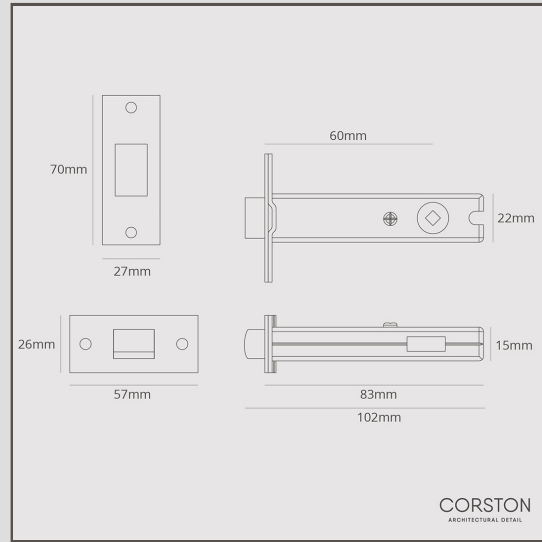

## 60mm Bathroom Lock - Antique Brass

17853

Secure interior doors with our bathroom lock. Our 60mm option is designed to work perfectly with our 60mm latches.

Antique brass is what's called a 'living' finish because it reacts to the air and moisture around it, causing it to darken (especially in the areas you touch most). We've given it a head start by ageing it by hand, so it has that antique look right out the box.

- Antique brass-finished face plate and strike plate made from solid brass
- Use with our 60mm latches and coordinating thumbturns (sold separately)
- 100mm bathroom lock also available
- Coordinate with antique brass door handles, hinges, latches and stops
- 60mm backset
- 5mm x 5mm spindle hole
- Suitable for interior doors only