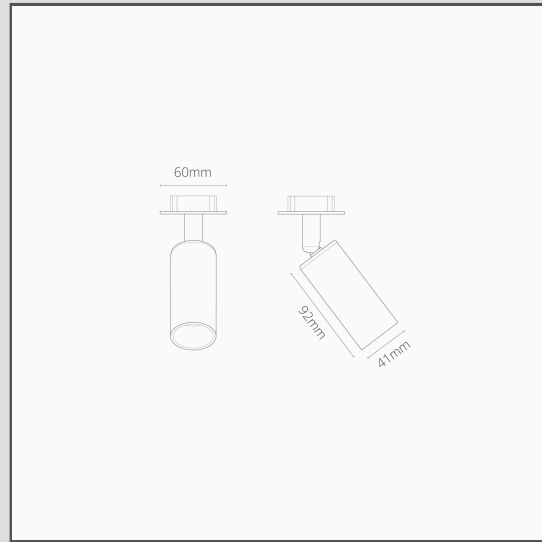

## Durham Small Spotlight 35mm - Paintable

17014

Our directional Durham small spotlight is designed to be surface mounted and can be angled as well as rotated a full 360 degrees.

It's finished in white primer that can be coated in the same paint as your ceiling for a seamless look that blends right in.

- Etch primer allows paint to adhere well for a seamless custom finish
- Use with a 35mm LED, like our [Court GU10 bulb](#)
- Dimensions: shade L92mm x dia. 41mm; mounting plate dia. 60mm.
- Rated IP20 - suitable for kitchen use and in zone 3 of bathrooms
- Cut out hole 50mm, recess depth 60mm
- Use with an energy saving GU10 bulb, not included
- Internal sprung clips hold spotlight in place
- Only suited to installation on a plasterboard surface with sufficient void behind
- No driver required
- Terminal box included
- Class I
- Fully dimmable with a suitable G10 bulb