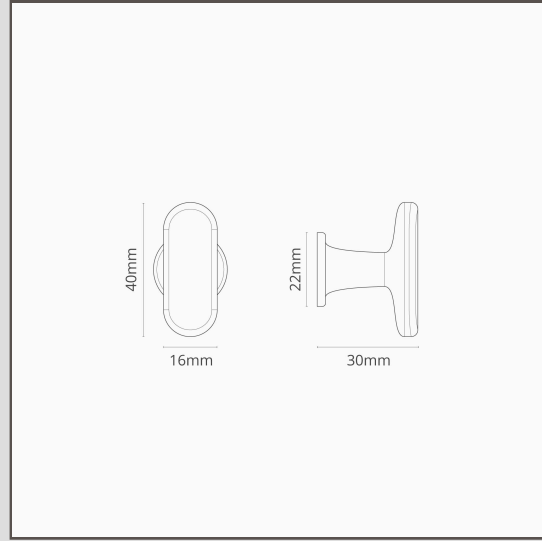

Milliner Furniture Knob - Bronze

16811

This small furniture knob is shaped and scaled for freestanding and built-in units, drawers, and kitchen cabinets.

Bronze is our boldest finish, but it isn't shiny or bright, so it has a subtle side to it too. It's a deep matt brown colour that's almost black in some lights.

It pairs well with our [Milliner Furniture Handle](#).

- Dimensions: L 40mm x W 22mm x D 30mm
- Made from solid brass
- Comes with M4x snap off screws to fit 12-20mm drawers and doors. You can buy longer snap off screws from our [spares page](#)
- Match with [locks and latches](#)
- Dimensions: Length 40mm x Width 22mm x Depth 30mm
- M4 Snap off Screws supplied to install on 12-20mm drawers and doors. Longer Snap off Screws are available on the spares page [here](#).