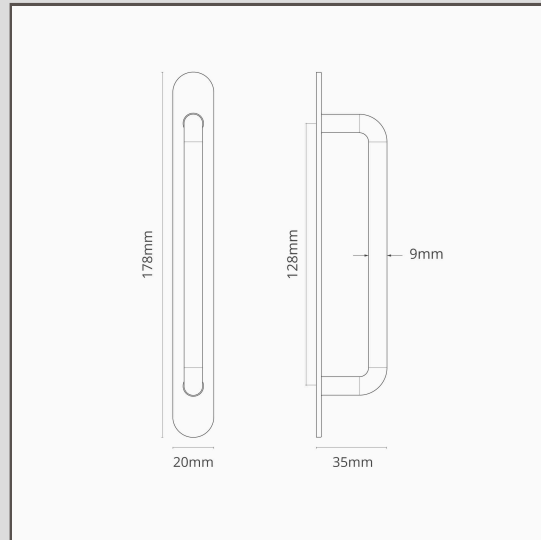

Kilburn Furniture Handle 128mm - Polished Nickel

16673

This simple design looks great on all wardrobes and dresser drawers.

The slimline back plate is discreet but will still protect your furniture from finger marks or scratches.

- Made from solid brass
- Pair with [hooks](#), [shelf brackets](#) and [switches](#)
- Dimensions: Height 35mm x Width 20mm x Length 178mm.
- 128mm screw spacing.
- Screws supplied suit a 15-20mm door.