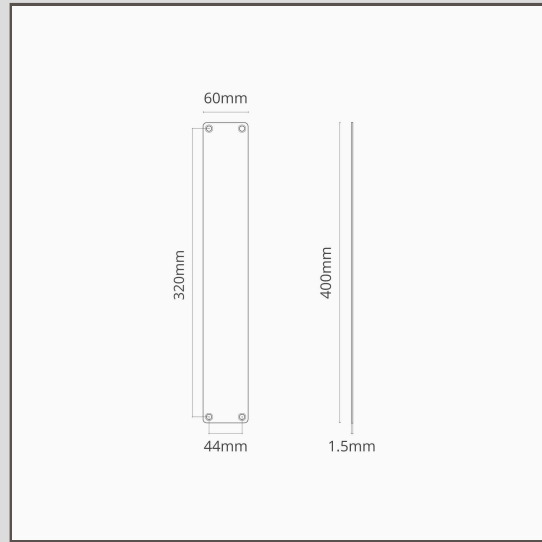

Harper Push Plate 400mm - Antique Brass

16636

Made for doors that don't need handles on both sides, our push plates go perfectly with the [Harper Single Pull Door Handles](#).

They'll protect your doors from finger marks and scratches while adding character to your home.

- Made from sturdy solid brass
- Comes with all screws and fixtures
- Match with coordinating handles, locks, latches and doorstops from the [antique brass collection](#)
- Antique Brass takes 1-3 months to darken and mature. The product in this picture is one month old.
- 400mm x 60mm Push plate and self-tapping wood screws included.
- 384mm x 44mm hole spacing.