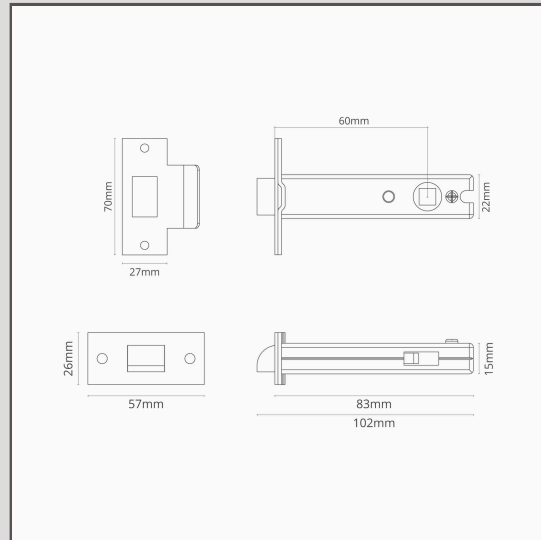

60mm Strong Latch - Bronze

15712

Our strong latch will keep your door tightly closed. It's engineered with strong springs, so it's ideal for use with unsprung lever door handles.

Bronze is our boldest finish, but it isn't shiny or bright, so it has a subtle side to it too. It's a deep matt brown colour that's almost black in some lights.

- Bronze-finished face plate and strike plate made from solid brass
- Use with our unsprung lever door handles
- Strong sprung
- 100mm strong latch also available
- 60mm backset
- Two-way action