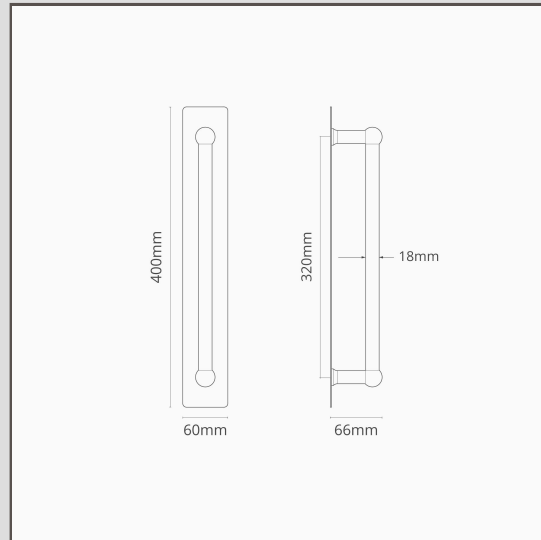

## Harper Double Pull Handle with Plate 320mm - Bronze

15536

Ideal for doors that don't need sprung latches to open and close, the Harper Double Pull door handles are a simple design.

The backing plates will protect your doors from finger marks and scuffs.