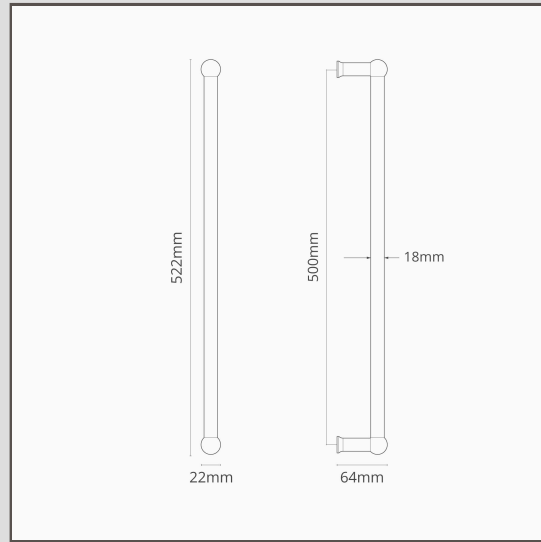

Harper Single Pull Handle 500mm - Bronze

15226

Ideal for doors that don't need sprung latches to open and close, the Harper Single Pull door handle is a simple design.

Bronze is our boldest finish, but it isn't shiny or bright, so it has a subtle side to it too. It's a deep matt brown colour that's almost black in some lights.

- Comes with threaded nuts designed for use on wooden doors
- Made from solid brass
- Match with coordinating hinges, thumb turns, locks and doorstops from the [Bronze collection](#)
- Mounting Kit included for installation on wooden doors.
- 8mm Allen Key required for installation.
- Please find information for installation on our instructions page.