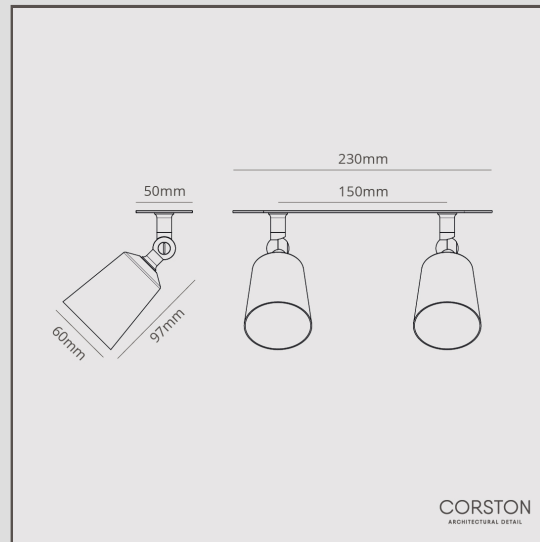

Perryn Double 50mm Spotlight - Polished Nickel

15060

The electric connections in the Perryn double ceiling spotlight are tucked away, while a spring mechanism secures the mounting plate to plasterboard.

Its smooth ball joint rotates 320° and tilts 180° to light up specific areas of a room.

Polished nickel is our answer to chrome. It's a bit warmer, which we think is more versatile, so you can use it with warm or cool colour palettes.

- Fits two 50mm bulbs
- Also available in [35mm](#)
- Match with any of our polished nickel [switches and sockets](#)
- Dimensions: Shade, L88mm x Dia. 42mm; mounting plate, L230mm x W50mm
- Rated IP20 - suitable for kitchen use and in Zone 3 of bathrooms
- Cut out hole 40mm x 2, recess depth 60mm.
- Installed on a solid brass mounting plate, with four internal sprung clips to hold in place
- Use with 2x 50mm energy saving GU10 bulbs, not included.
- Only suited to installation on a plasterboard surface with sufficient void behind
- No driver required
- Cable length: 200mm