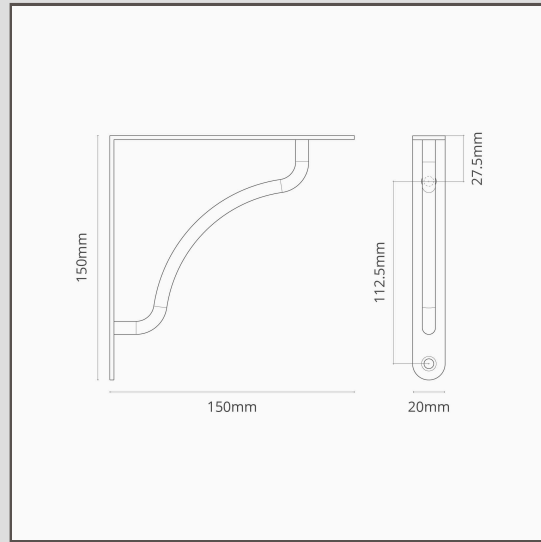

### Kilburn Shelf Bracket 150mm - Polished Nickel

14907

Our gently curved Kilburn shelf bracket is made from sturdy solid brass and will comfortably hold 40kg.

Match with our Kilburn furniture handles and knobs to create a harmonious flow throughout your home.

Polished nickel is our answer to chrome. It's a bit warmer, which we think is more versatile, so you can use it with warm or cool colour palettes.

- Made from solid brass
- Supports 40kg per bracket
- Sold individually
- For more storage solutions pair with our [hooks](#)
- Dimensions: 150mm x 150mm x 20mm
- Load capacity 40kg per bracket
- Supplied with fixing screws