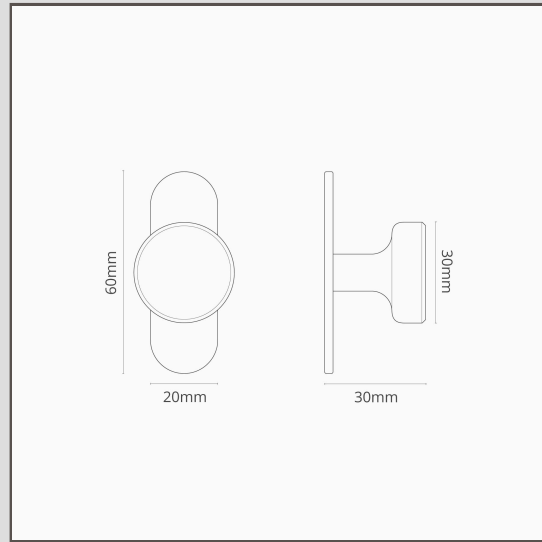

Kilburn Furniture Knob - Bronze

14697

The Kilburn Furniture Knob is a great fit for any cabinetry, including kitchen cupboards and drawers.

The back plate will protect your furniture from finger marks and scratches.

Bronze is our boldest finish, but it isn't shiny or bright, so it has a subtle side to it too. It's a deep matt brown colour that's almost black in some lights.

- Easy grip handle
- Comes with screws to fit a 15-20mm door. If you have thicker doors, you can buy longer screws from our [spares page](#)
- Match with [locks](#), [latches](#) and [shelf brackets](#)
- Dimensions: Height 60mm x Width 30mm x Depth 30mm.
- Screws supplied suit a 15-20mm door. If you have thicker doors, longer screws are available on the spares page.