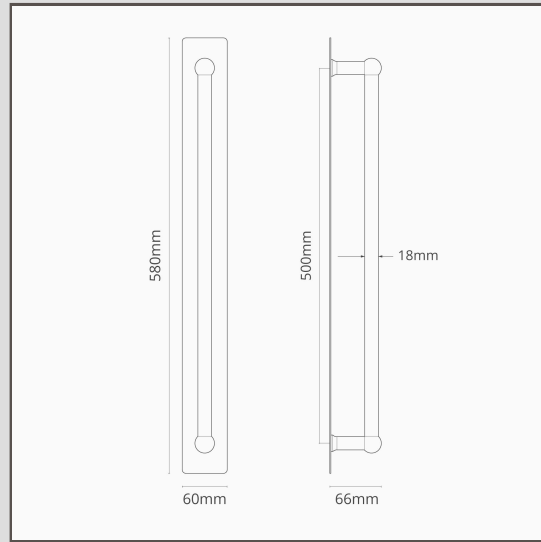

## Harper Single Pull Handle with Plate 500mm - Bronze

14541

Ideal for doors that don't need sprung latches to open and close, the Harper Single Pull door handle is a simple design.

The backing plates will protect your doors from finger marks and scuffs.