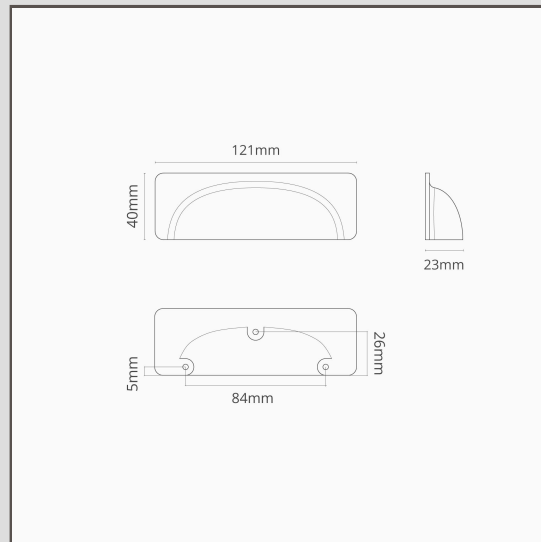

Elm Cup Handle 84mm - Polished Nickel

14235

These traditional cup handles have a familiar feel and will sit well on both simplistic and detailed drawers and furniture doors.

Polished nickel is our answer to chrome. It's a bit warmer, which we think is more versatile, so you can use it with warm or cool colour palettes.

- Screwless design
- Made from solid brass
- Comes with M4x snap off screws to fit 12-20mm drawers and doors. You can buy longer snap off screws from our [spares page](#)
- Match with [hooks](#), [shelf brackets](#) and [switches](#)
- Dimensions: Length 121mm x Width 40mm x Depth 23mm
- 84mm screw spacing
- M4 Snap off Screws supplied to install on 18-20mm drawers and doors. Longer Snap off Screws are available on the spares page [here](#).